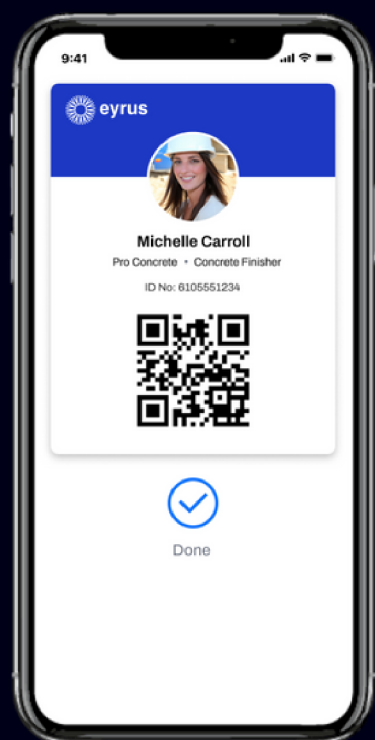

Eyrus is required on this project.

Are you registered with Eyrus yet?

Scan this QR code to get started:

Paste
project QR
code here

Once complete, the site admin will
assign you an Eyrus badge or beacon.

Mobile Badge

Badge

Beacon

About Eyrus

- Eyrus does not collect data off site. Your badge/beacon only communicates with readers on site.
- Eyrus is used to keep the site safe, secure, and communicate instantly with all workers during emergency.
- Please keep your Eyrus badge/beacon with you when you leave.